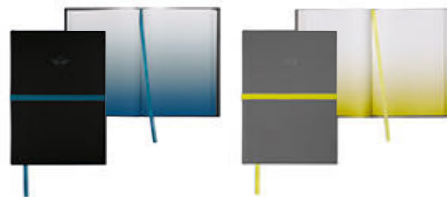

**MINI USB KEY**

ABS with rubber finish, 32 GB

Energetic Yellow  
80 29 5A21223  
1.8 × 1.8 × 4.5 cm

**MINI CABLE TIES**

100% polypropylene

Black/White/Energetic Yellow  
80 27 5A21240  
25 × 1.2 cm (set of 3)